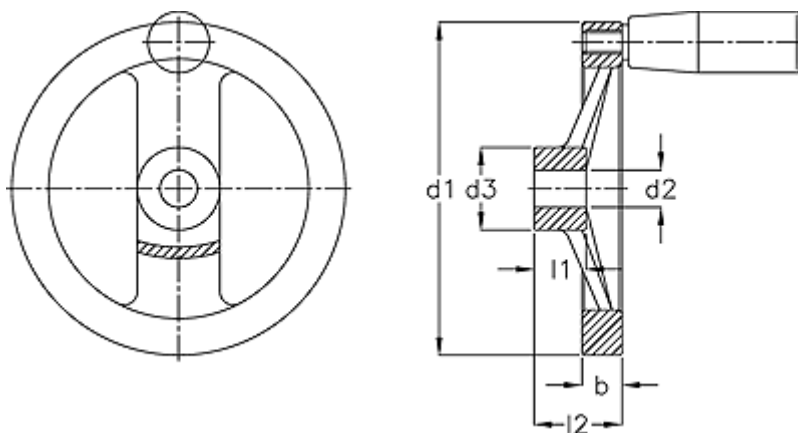

# Data Sheet

Article number: 201281306

Description: E+G Handwheel  
GN 322-140-K14-R

## Measures

b	= 16.5
d1	= 140
d2 H7	= 14
d3	= 36
Handle	= 24
l1	= 19
l2	= 36